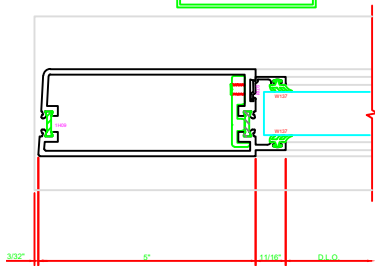

300 STILE
S/A D562 FOR OFFSET PIVOTS