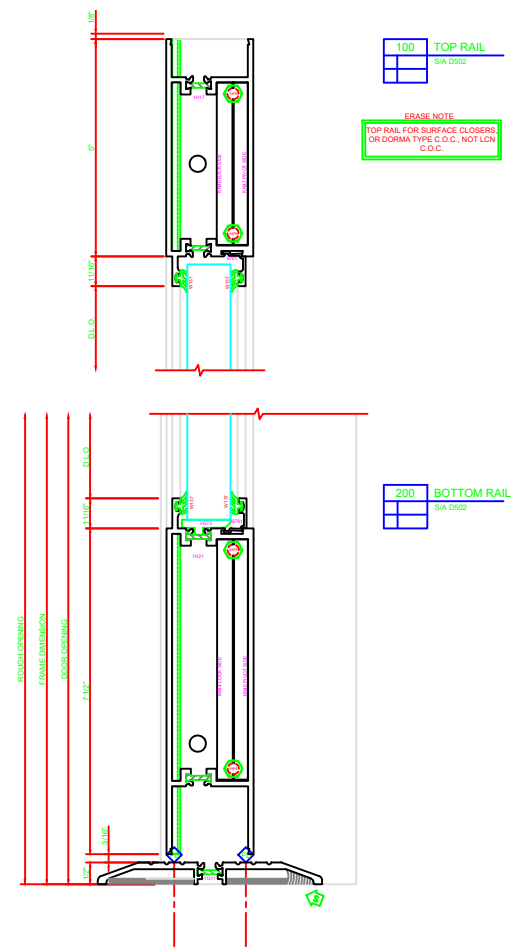

100 TOP RAIL
S/A D562

200 BOTTOM RAIL
S/A D562