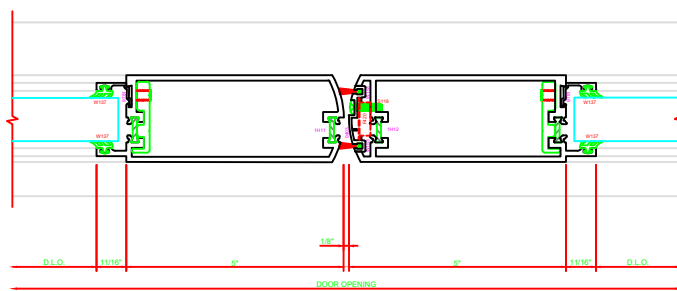

401 MEETING STILES
D562

301 STILE
S/A D562 FOR OFFSET PIVOTS