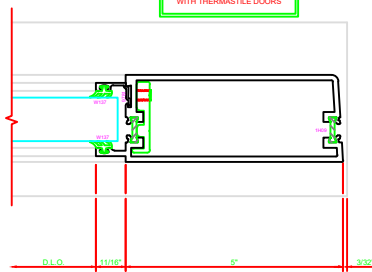

100 TOP RAIL
S/A D562

200 BOTTOM RAIL
S/A D562